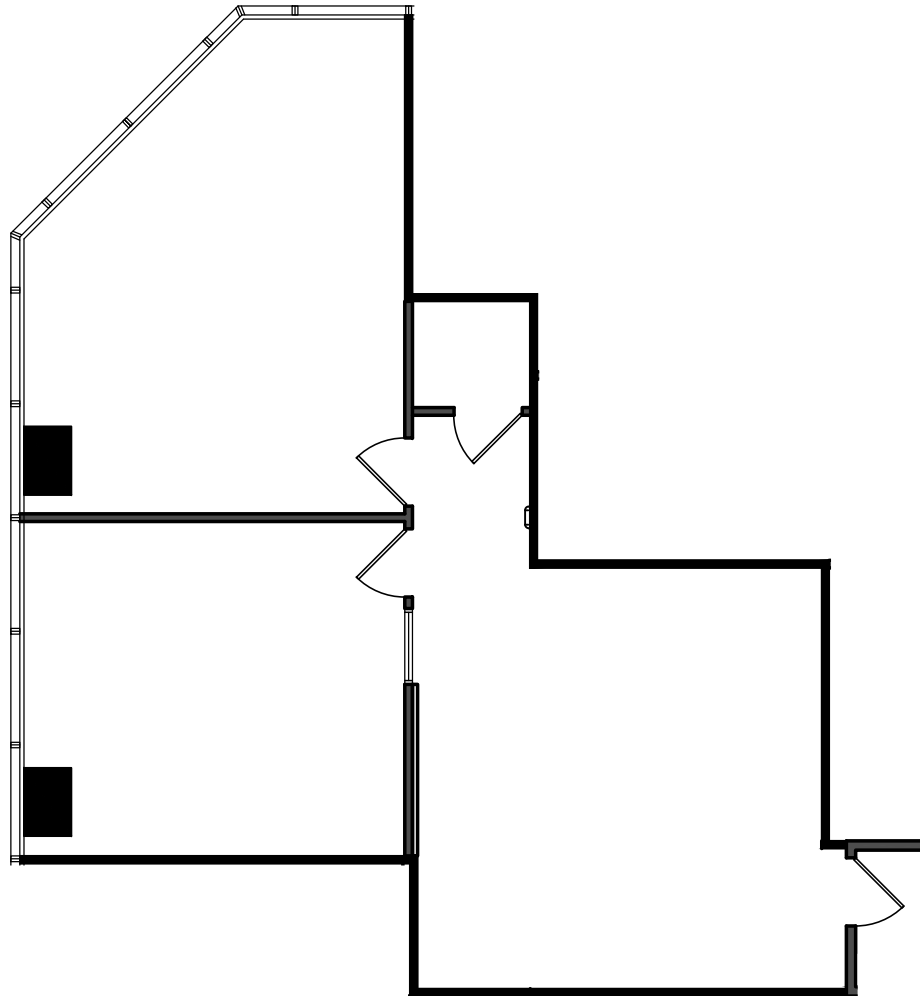

FLOOR LOCATION PLAN

ONE WORLD TRADE CENTER
LONG BEACH, CA.
SUITE 2360
1,224 RSF