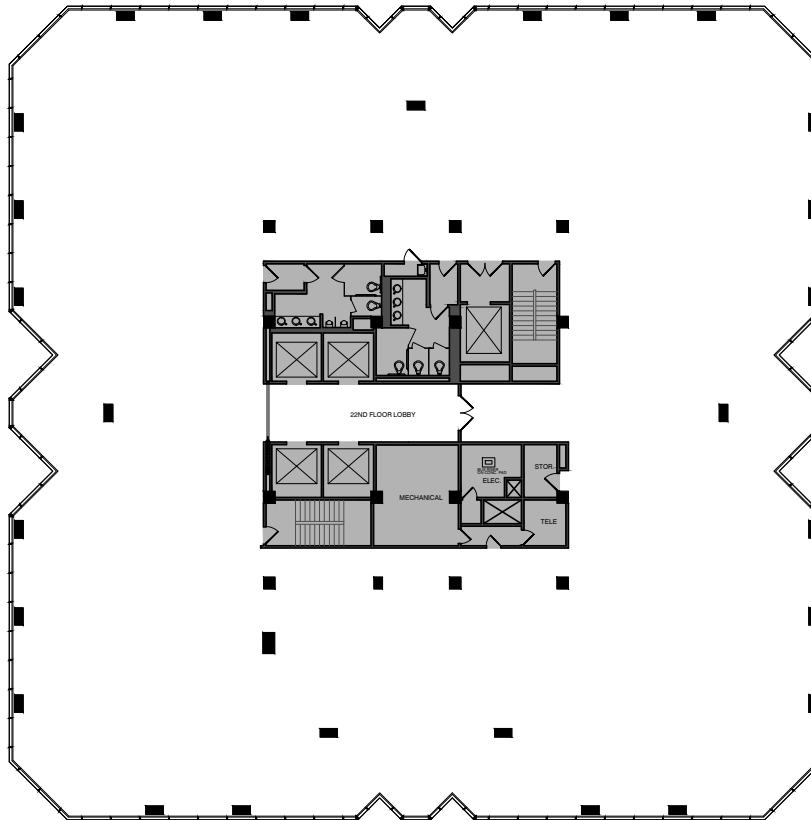

STEVE SOLOMON  
MANAGING DIRECTOR  
+1 424 294 3434  
[STEVE.SOLOMON@AM.JLL.COM](mailto:STEVE.SOLOMON@AM.JLL.COM)  
LICENSE #: 00956150

ONE WORLD TRADE CENTER  
LONG BEACH, CA.

22ND FLOOR  
SUITE 2200  
19,208 RSF