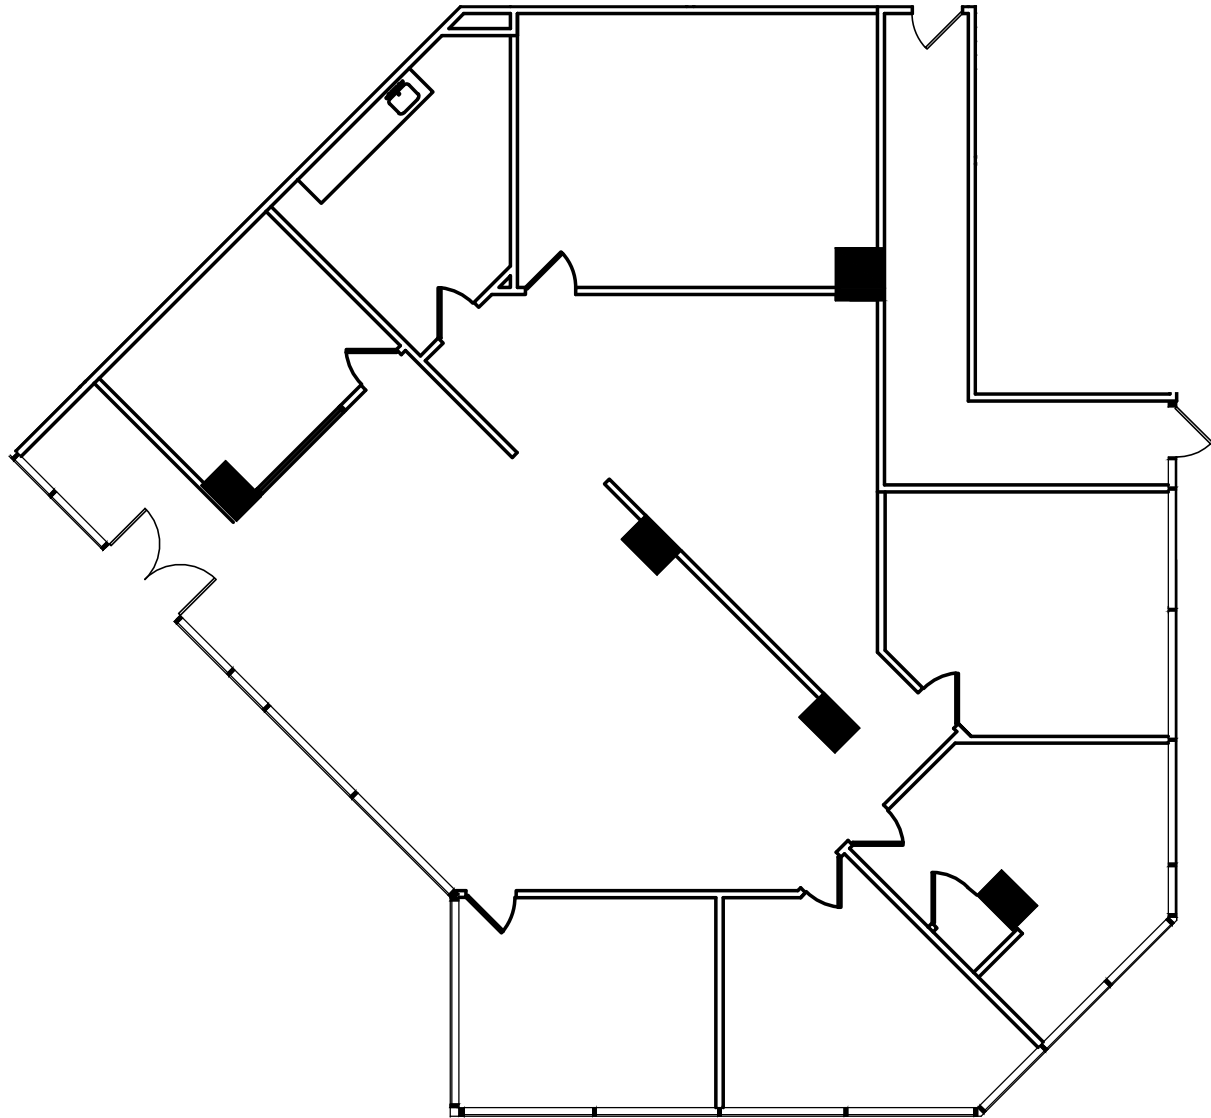

ONE WORLD TRADE CENTER
LONG BEACH, CA.

SUITE 198
3,126 RSF

FLOOR LOCATION PLAN